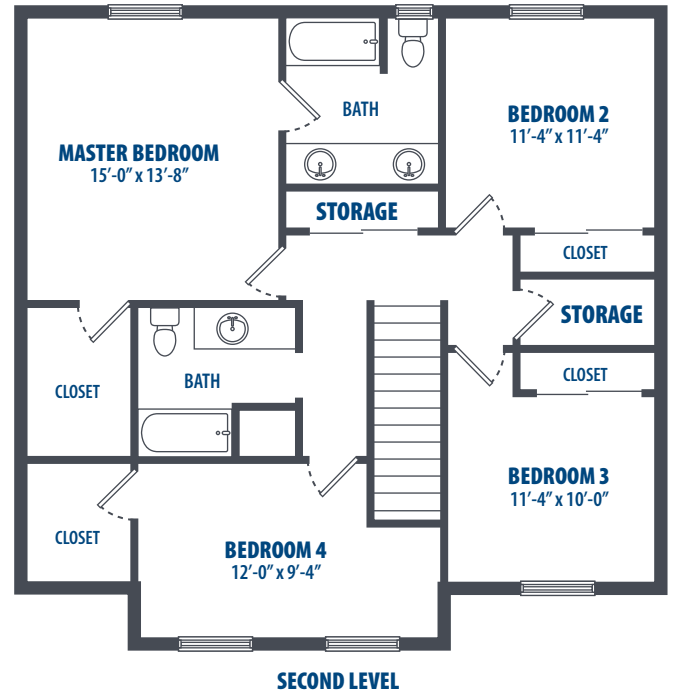

## THE INLETS - CONSTANCE

4 Bedroom | 2.5 Bath | 2081 Sq. Ft.\*

2785 Cascades Pass Blvd. | Bremerton, WA 98312 | Phone: 360-447-5900

*\*All square footage is approximate.*