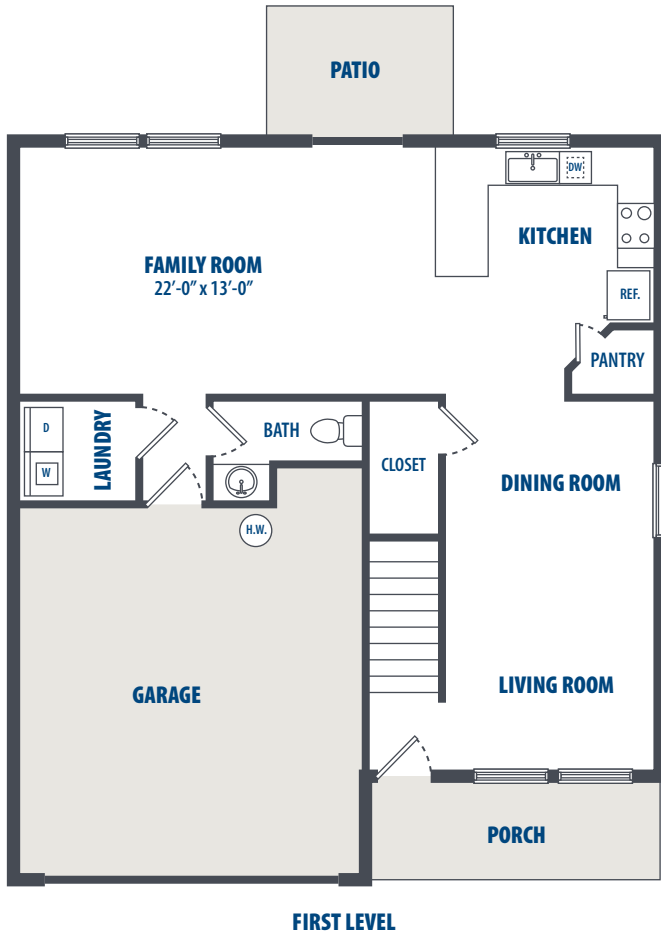

## THE INLETS - CONSTANCE

4 Bedroom | 2.5 Bath | 2081 Sq. Ft.\*

2785 Cascades Pass Blvd. | Bremerton, WA 98312 | Phone: 360-447-5900

*\*All square footage is approximate.*